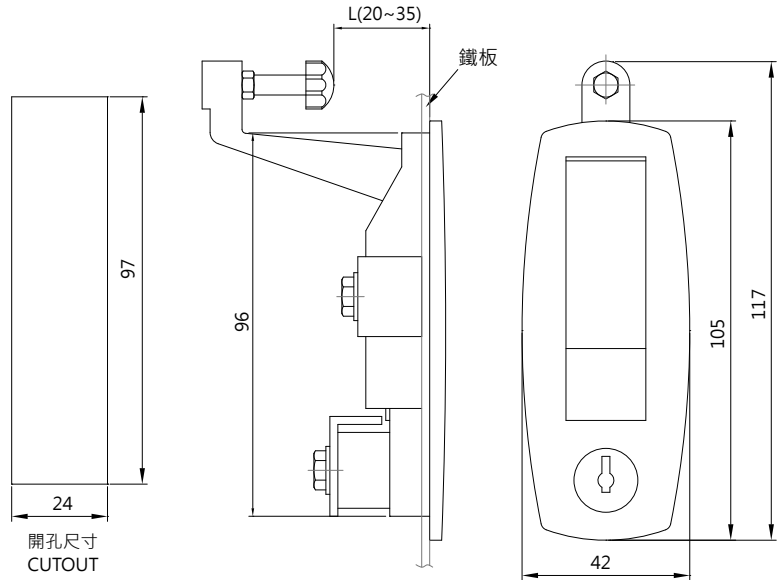

CTZ-718 槓桿形壓縮式門扣 Sealed Lever Latch

特點 Feature

壓縮作用將門鎖緊推而沒有磨擦或磨損門擋或門框。大範圍間距 - 可簡易的調整間距以適應間距變化。

Compressive action pulls door tight, without rubbing action and without wear on latch contact point or frame. A broad grip range provides for easy grip adjustment to accommodate grip changes over time.

埋入式安裝實現最小突出高度，使表面更平整
Available in matte Black powder coat or textured chrome finish
帶鎖式產品透過提供鑰匙鎖定或開啟，以提升安全性
Security options include variety of tool and key access styles

產品型號 Item No.	材質 Material	表面處理 Finish
CTZ-718	鋅合金 (ZDC)	黑色塗裝 Black

訂購說明 Ordering Instructions

CTZ-817 - □□□

↓
配件 (Accessories)

特點 Feature

壓縮作用將門鎖緊推而沒有磨擦或磨損門擋或門框。大範圍間距 - 可簡易的調整間距以適應間距變化。

Compressive action pulls door tight, without rubbing action and without wear on latch contact point or frame. A broad grip range provides for easy grip adjustment to accommodate grip changes over time.