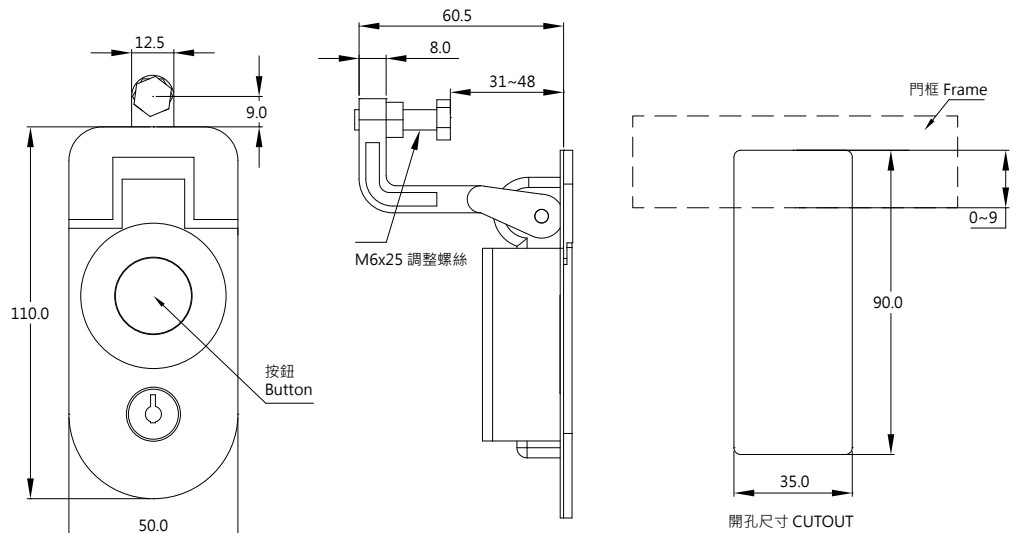

產品型號 Item No.	材質 Material	表面處理 Finish
CTZ-718-2B	鋅合金 (ZDC)	黑色塗裝 Black