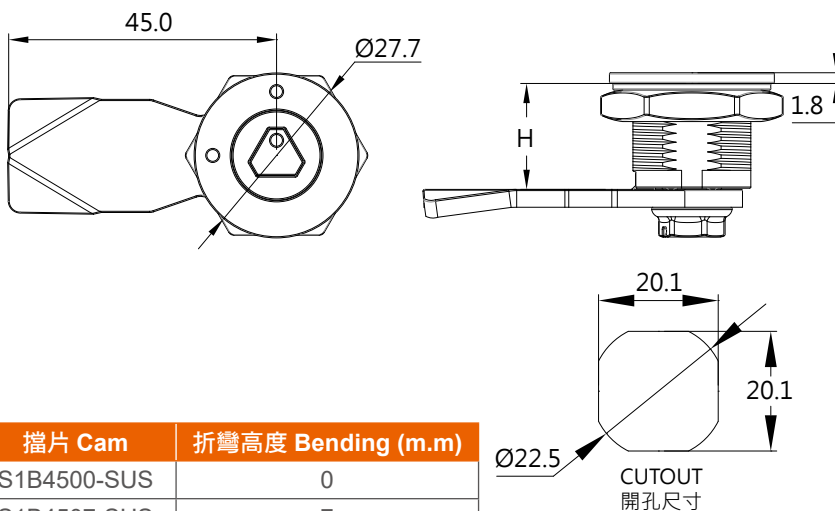

SLS-705 不鏽鋼防水型圓鎖 Stainless Steel Cam Lock

產品型號 Item No.	材質 Material	表面處理 Finish	鎖芯 Lock	擋片 Cam
SLS-705-1	不鏽鋼 304 Cast Stainless Steel (SUS304)	拋光 Polishing	S 型鎖芯 S Shape Lock	4500 / 4507 / 4516
SLS-705-3			三角型鎖芯 Triangle Shape Lock	
SLS-705-5			內六角型鎖芯 Hexagon Shape Lock	
SLS-705-8			一字型鎖芯 Slotted Recess Style Lock	
SLS-705-T			梯形鎖芯 Trapezoid Shape Lock	

擋片 Cam	折彎高度 Bending (m.m)
S1B4500	0
S1B4507	7
S1B4516	16

訂購說明 Ordering Instructions

SLS-705- □ - □□□
 ↓ ↓
 鎖芯 配件
 (Lock) (Accessories)

SLS-705-3-SP 不鏽鋼防水型圓鎖 Stainless Steel Cam Lock

擋片 Cam	折彎高度 Bending (m.m)
S1B4500-SUS	0
S1B4507-SUS	7
S1B4516-SUS	16

產品型號 Item No.	材質 Material	表面處理 Finish	擋片 Cam
SLS-705-3-SP	不鏽鋼 304 Cast Stainless Steel (SUS304)	髮絲紋拋光 Hair-Line Surface Treatment	4500 / 4507 / 4516

特點 Feature

抗腐蝕結構與材質，即便是安裝於室外，也能保持門扣的外觀與功能不變。

Corrosion-resistant construction keeps them functional and looking beautiful for a long time, even in outdoor applications.