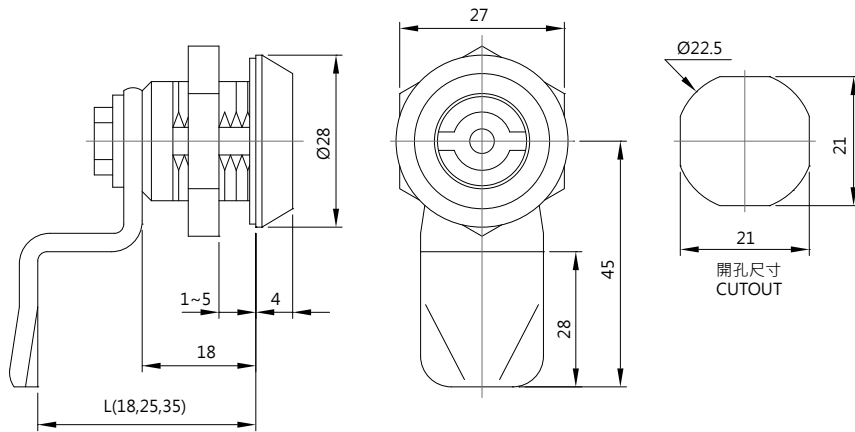

SLS-705 不鏽鋼防水型圓鎖 Stainless Steel Cam Lock

產品型號 Item No.	材質 Material	表面處理 Finish	鎖芯 Lock	擋片 Cam
SLS-705-1	不鏽鋼 304 Cast Stainless Steel (SUS304)	拋光 Polishing	S 型鎖芯 S Shape Lock	4500 / 4507 / 4516
SLS-705-3			三角型鎖芯 Triangle Shape Lock	
SLS-705-5			內六角型鎖芯 Hexagon Shape Lock	
SLS-705-8			一字型鎖芯 Slotted Recess Style Lock	
SLS-705-T			梯形鎖芯 Trapezoid Shape Lock	

擋片 Cam	折彎高度 Bending (m.m)
S1B4500	0
S1B4507	7
S1B4516	16

訂購說明 Ordering Instructions

SLS-705- □ - □□□
 ↓ ↓
 鎖芯 配件
 (Lock) (Accessories)

SLS-705-3-SP 不鏽鋼防水型圓鎖 Stainless Steel Cam Lock

擋片 Cam	折彎高度 Bending (m.m)
S1B4500-SUS	0
S1B4507-SUS	7
S1B4516-SUS	16

產品型號 Item No.	材質 Material	表面處理 Finish	擋片 Cam
SLS-705-3-SP	不鏽鋼 304 Cast Stainless Steel (SUS304)	髮絲紋拋光 Hair-Line Surface Treatment	4500 / 4507 / 4516

特點 Feature

抗腐蝕結構與材質，即便是安裝於室外，也能保持門扣的外觀與功能不變。

Corrosion-resistant construction keeps them functional and looking beautiful for a long time, even in outdoor applications.