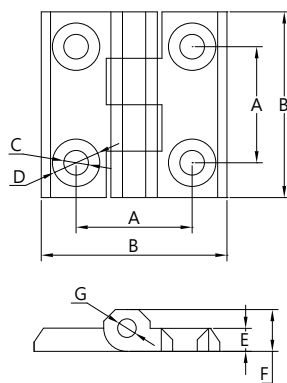

HGZ-226 蝶型鉸鏈 Butt Hinge

特點 Feature

結構穩固，適用於室內和戶外應用

Solid structure, suitable for indoor and outdoor applications
簡單集成和安裝簡便，無需額外成本

Simple integration and easy installation at no additional cost

產品型號 Item No.	材質 Material	表面處理 Finish
HGZ-226-BK-1	鋅合金 Zinc Alloy	黑色塗裝 Black Powder Coated
HGZ-226-CR-1		亮鉻 Electroplated With Chrome
HGZ-226-BK-2		黑色塗裝 Black Powder Coated
HGZ-226-CR-2		亮鉻 Electroplated With Chrome
HGZ-226-BK-3		黑色塗裝 Black Powder Coated
HGZ-226-CR-3		亮鉻 Electroplated With Chrome

尺寸 Dimension (m.m)							
A	B	C	D	E	F	G	H
36	60	8.4	16.5	8	15	8	M8
30	50	6.3	12.5	6	11.5	6	M6
25	40	5.2	10.2	4	9	4	M5

訂購說明 Ordering Instructions

HGZ-226- □□□ - □□□

安裝方式 (Color)   尺寸代號 (Size No.)