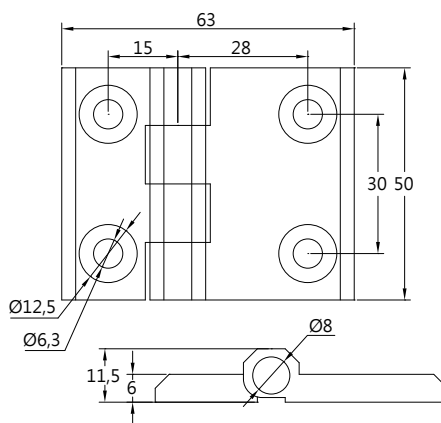

HGZ-226 蝶型鉸鏈 Butt Hinge

特點 Feature

結構穩固，適用於室內和戶外應用

Solid structure, suitable for indoor and outdoor applications
簡單集成和安裝簡便，無需額外成本

Simple integration and easy installation at no additional cost

產品型號 Item No.	材質 Material	表面處理 Finish
HGZ-226-BK-1	鋅合金 Zinc Alloy	黑色塗裝 Black Powder Coated
HGZ-226-CR-1		亮鉻 Electroplated With Chrome
HGZ-226-BK-2		黑色塗裝 Black Powder Coated
HGZ-226-CR-2		亮鉻 Electroplated With Chrome
HGZ-226-BK-3		黑色塗裝 Black Powder Coated
HGZ-226-CR-3		亮鉻 Electroplated With Chrome

尺寸 Dimension (m.m)							
A	B	C	D	E	F	G	H
36	60	8.4	16.5	8	15	8	M8
30	50	6.3	12.5	6	11.5	6	M6
25	40	5.2	10.2	4	9	4	M5

訂購說明 Ordering Instructions

HGZ-226- □□□ - □□□

安裝方式 (Color)   尺寸代號 (Size No.)