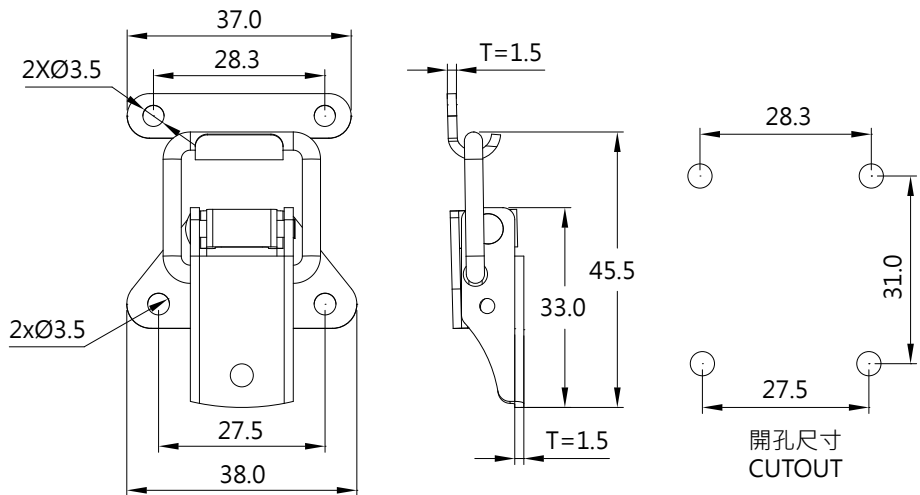

TSL-17 & TSL-18 上偏心型箱扣 Stainless Steel Over-Center Draw Latch

特點 Feature

簡易安裝 價格便宜
Easy integration and simple installation without added cost.

產品型號 Item No.	材質 Material	表面處理 Finish
TSL-17	不鏽鋼 304 Stainless Steel 304	震動研磨 Vibration Grind
TSL-18	鋼鐵 Steel	鍍鎳 Nickle Plated

TSL-146 上偏心型箱扣 Stainless Steel Over-Center Draw Latch

特點 Feature

簡易安裝 價格便宜
Easy integration and simple installation without added cost.

產品型號 Item No.	材質 Material	表面處理 Finish
TSL-146	不鏽鋼 304 Stainless Steel 304	震動研磨 Vibration Grind