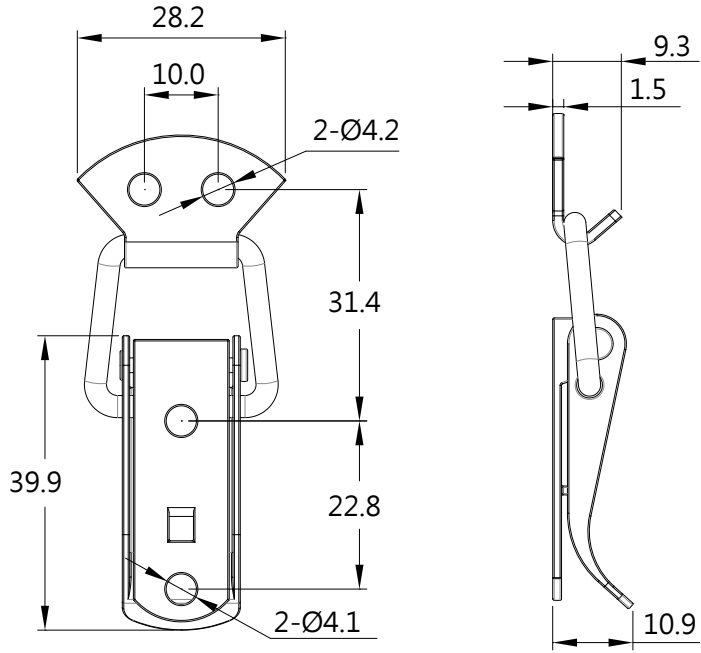

TSL-17 & TSL-18 上偏心型箱扣 Stainless Steel Over-Center Draw Latch

特點 Feature

簡易安裝 價格便宜
Easy integration and simple installation without added cost.

產品型號 Item No.	材質 Material	表面處理 Finish
TSL-17	不鏽鋼 304 Stainless Steel 304	震動研磨 Vibration Grind
TSL-18	鋼鐵 Steel	鍍鎳 Nickle Plated

TSL-146 上偏心型箱扣 Stainless Steel Over-Center Draw Latch

特點 Feature

簡易安裝 價格便宜
Easy integration and simple installation without added cost.

產品型號 Item No.	材質 Material	表面處理 Finish
TSL-146	不鏽鋼 304 Stainless Steel 304	震動研磨 Vibration Grind