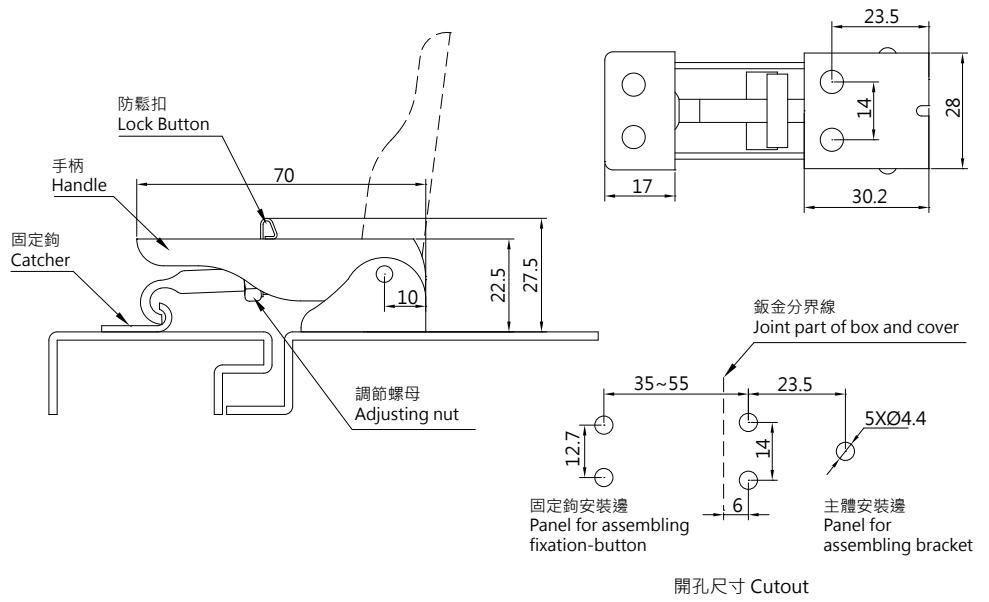

特點 Feature

簡易安裝 價格便宜
Easy integration and simple installation without added cost.

TSL-602 SERIES 可調式下偏心型搭扣 Adjustable Under-Center Draw Latch

產品型號 Item No.	材質 Material	表面處理 Finish
TSL-602-ST	鋼鐵 Steel	鍍鋅 Steel-Zinc Plated
TSL-602-SUS	不鏽鋼 304 Stainless Steel 304	震動研磨 Vibration Grind

TSL-260 可調節型箱扣 Adjustable Series Draw Latch

特點 Feature

可調節型全金屬箱扣，適用於工作負載大以及需要大幅度調整間距的情況。

Accommodate high working loads and a wide degree of field-adjustable grip with these all-metal adjustable draw latches.