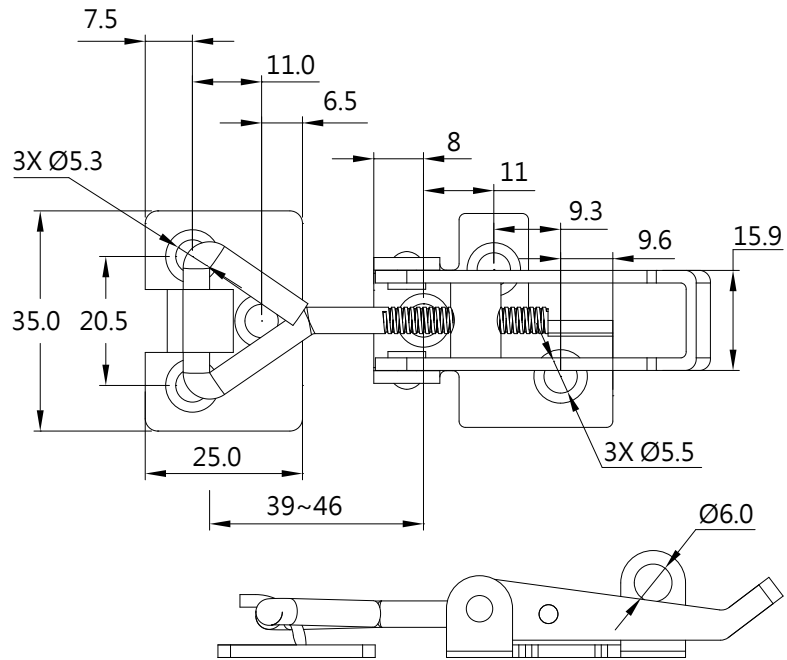

特點 Feature

簡易安裝 價格便宜
Easy integration and simple installation without added cost.

TSL-602 SERIES 可調式下偏心型搭扣 Adjustable Under-Center Draw Latch

產品型號 Item No.	材質 Material	表面處理 Finish
TSL-602-ST	鋼鐵 Steel	鍍鋅 Steel-Zinc Plated
TSL-602-SUS	不鏽鋼 304 Stainless Steel 304	震動研磨 Vibration Grind

TSL-260 可調節型箱扣 Adjustable Series Draw Latch

特點 Feature

可調節型全金屬箱扣，適用於工作負載大以及需要大幅度調整間距的情況。

Accommodate high working loads and a wide degree of field-adjustable grip with these all-metal adjustable draw latches.