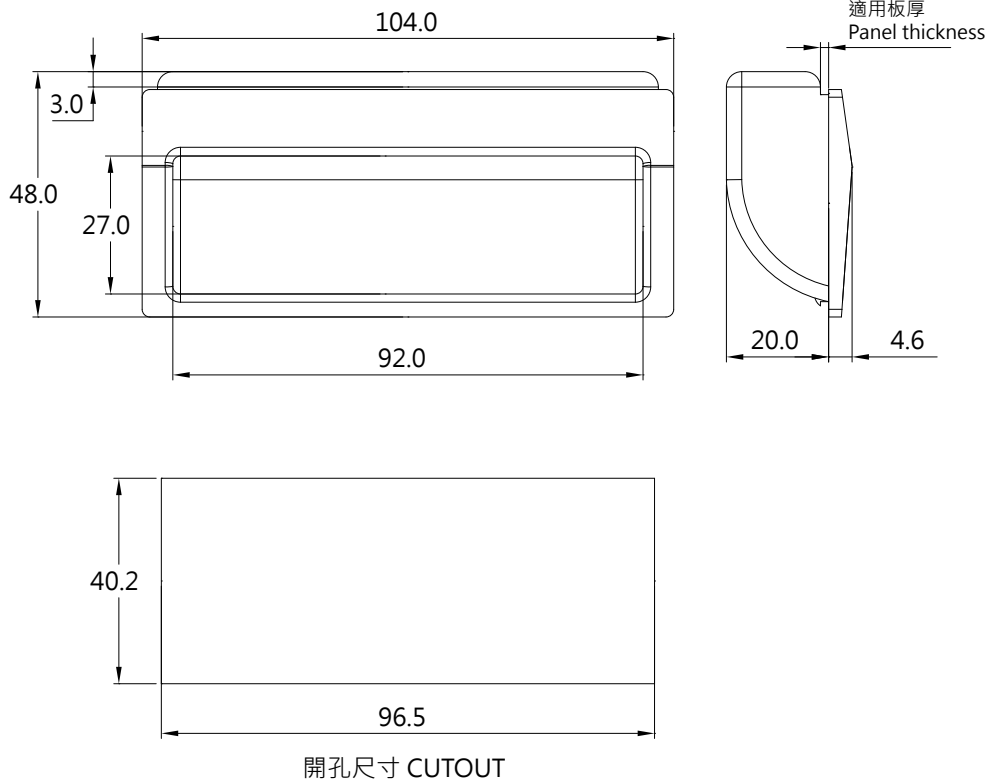

HPA-746 SERIES 嵌入式取手 Embedded Pull

特點 Feature

安裝時只需插入面板並按下固定夾即可，無需工具，任何人皆能簡單安裝。

Can be easily fitted by anyone without the use of tools; simply insert into the panel and push in the setting clip.

產品型號 Item No.	材質 Material	顏色 Color	適用板厚 Panel thickness
HPA-746-1	工程塑料 ABS	黑 Black	1.2mm
HPA-746-2			1.6mm
HPA-746-3			2.0mm
HPA-746-4			2.3mm
HPA-746-5			3.0mm
HPA-746-6			5.0mm
HPA-746-7			8.0mm
HPA-746-1-W		白 White	1.2mm
HPA-746-2-W			1.6mm
HPA-746-3-W			2.0mm
HPA-746-4-W			2.3mm
HPA-746-5-W			3.0mm
HPA-746-6-W			5.0mm
HPA-746-7-W			8.0mm