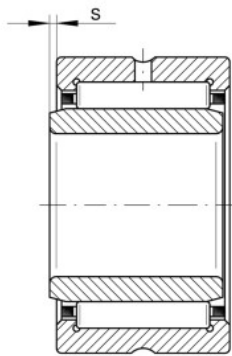

NKI5/12-TV-XL

Needle roller bearing

Schaeffler ID:
0507614470000

Needle roller bearings NKI, light series

X-life

Technical information

Main Dimensions & Performance Data

d	5 mm	Bore diameter
D	15 mm	Outside diameter
B	12 mm	Width
C_r	4,450 N	Basic dynamic load rating, radial
C_{0r}	4,100 N	Basic static load rating, radial
C_{ur}	700 N	Fatigue load limit, radial
n_G	32,500 1/min	Limiting speed
n_{gr}	32,500 1/min	Reference speed
	11.59 g	Weight

Dimensions

F	8 mm	Raceway diameter inner ring
r_{min}	0.3 mm	Minimum chamfer dimension
s	1.5 mm	Axial displacement

Temperature range

T_{min}	-30 °C	Operating temperature min.
T_{max}	120 °C	Operating temperature max.