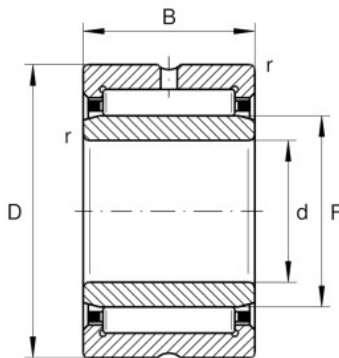

NKI5/12-TV-XL

Needle roller bearing

Schaeffler ID:
0507614470000

Needle roller bearings NKI, light series

X-life

Technical information

Main Dimensions & Performance Data

d	5 mm	Bore diameter
D	15 mm	Outside diameter
B	12 mm	Width
C_r	4,450 N	Basic dynamic load rating, radial
C_{0r}	4,100 N	Basic static load rating, radial
C_{ur}	700 N	Fatigue load limit, radial
n_G	32,500 1/min	Limiting speed
n_{gr}	32,500 1/min	Reference speed
	11.59 g	Weight

Dimensions

F	8 mm	Raceway diameter inner ring
r_{min}	0.3 mm	Minimum chamfer dimension
s	1.5 mm	Axial displacement

Temperature range

T_{min}	-30 °C	Operating temperature min.
T_{max}	120 °C	Operating temperature max.