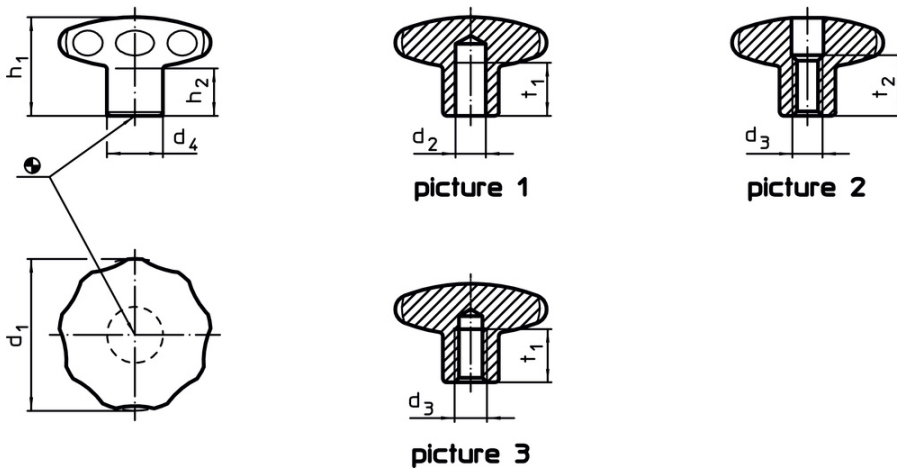

Star Grips • stainless steel, solid
EH 24690.

Product Description

Version without dirt trap. Convenient for all applications having high hygienic requirements (e.g. food industry).

Material

Handle

- Stainless steel 1.4305, dull blasted

Drawing

Order information

d ₁	d ₂ h ₇	d ₃	Dimensions					[g]	Art. No.
			d ₄	h ₁	h ₂	t ₁ min.	t ₂		
[mm]									
with smooth blind hole – picture 1									
40	8	–	18	30.5	15	12	–	131	24690.0643
50	10	–	21	34.0	17	15	–	223	24690.0653
60	12	–	25	39.0	18	18	–	388	24690.0663
with thread, drilled-out – picture 2									
40	–	M 8	18	30.5	15	–	13	140	24690.0644
50	–	M10	21	34.0	17	–	16	216	24690.0654
60	–	M12	25	39.0	18	–	20	362	24690.0664
with threaded blind hole – picture 3									
40	–	M 6	18	30.5	15	12	–	134	24690.0645
40	–	M 8	18	30.5	15	12	–	132	24690.0646
50	–	M 8	21	34.0	17	15	–	226	24690.0655
50	–	M10	21	34.0	17	15	–	270	24690.0656
60	–	M10	25	39.0	18	18	–	395	24690.0665
60	–	M12	25	39.0	18	18	–	384	24690.0666