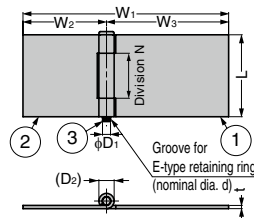

BUTT HINGE OLYA

SUS

- Shaft detachable.

[Remarks]

- E-type retaining ring is not included.
- Load capacity is the value when using two hinges. For calculation conditions, please refer to INDEX 1.

No.	Part Name	Material	Finish
①	Body A	Stainless Steel (SUS304)	Polished
②	Body B		Plain
③	Shaft		

RoHS	CAD	Item Code	Item Name	L	W₁	W₂	W₃	t	d	D₁	D₂	N	Load Capacity N/2 pcs	Load Capacity kgf/2 pcs	Weight (g)	Box (pcs)	Carton (pcs)
		170-099-772	OLYA-128S	51	128	52	76	2	4	5	9.5	3	127	13	120	–	–
		170-099-771	OLYA-185S	65	185	30	155	3	5	6	12.5	5	245	25	330	–	–

Refer to 1 : P.43

BUTT HINGE YHS

SUS