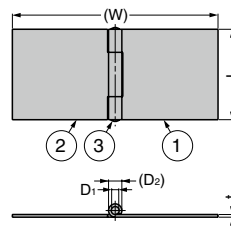

Discontinued

Limited stock available.
Please contact your vendor.

[Remarks]

- Load capacity is the value when using two hinges. For calculation conditions, please refer to INDEX 1.

No.	Part Name	Material	Finish
①	Body A	Stainless Steel (SUS304)	Polished
②	Body B		Plain
③	Shaft		

RoHS	CAD	Item Code	Item Name	L	W	t	D₁	D₂	Load Capacity N/2 pcs	Load Capacity kgf/2 pcs	Weight (g)	Box (pcs)	Carton (pcs)
		170-099-428	YHS-32	32	90	1.5	3.5	7	59	6	45	–	–
		170-099-427	YHS-38	38	82	1.2	3	5.6			35	–	–
		170-099-426	YHS-51	51	116	1.5	4	7.2	98	10	85	–	10

Refer to 1 : P.43

TORQUE HINGES

DAMPER HINGES

LIFT ASSIST HINGES

DETENT HINGES

CONCEALED HINGES

BUTT HINGES

PIANO HINGES

STEP HINGES

LIFT-OFF HINGES

PIVOT HINGES

SPRING HINGES

CLEAN ROOM HINGES

HINGES FOR ALUMINIUM FRAME

DROP HINGES

GLASS DOOR HINGES

SPECIAL HINGES