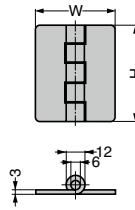

## BUTT HINGE D-CH

## [Remarks]

- Load capacity is the value when using two hinges. For calculation conditions, please refer to INDEX 1.

RoHS	CAD	Item Code	Item Name	Material	Finish	H	W	Knuckles	Load Capacity N/2 pcs	Load Capacity kgf/2 pcs	Weight (g)	Box (pcs)	Carton (pcs)
		170-090-395	D-CH-60	Steel (SPHC)	Coloured Zinc	60	50	3	177	18	105	–	–
		170-090-396	D-CH-90		Chromate	90	60	5	275	28	180	–	–
		170-090-398	D-CH-100		(Trivalent)	100	80		294	30	245	–	–

## [Remarks]

- E-type retaining ring is not included.
- Load capacity is the value when using two hinges. For calculation conditions, please refer to INDEX 1.

No.	Part Name	Material	Finish
①	Body A	Stainless Steel (SUS304)	Polished
②	Body B		Plain
③	Shaft		